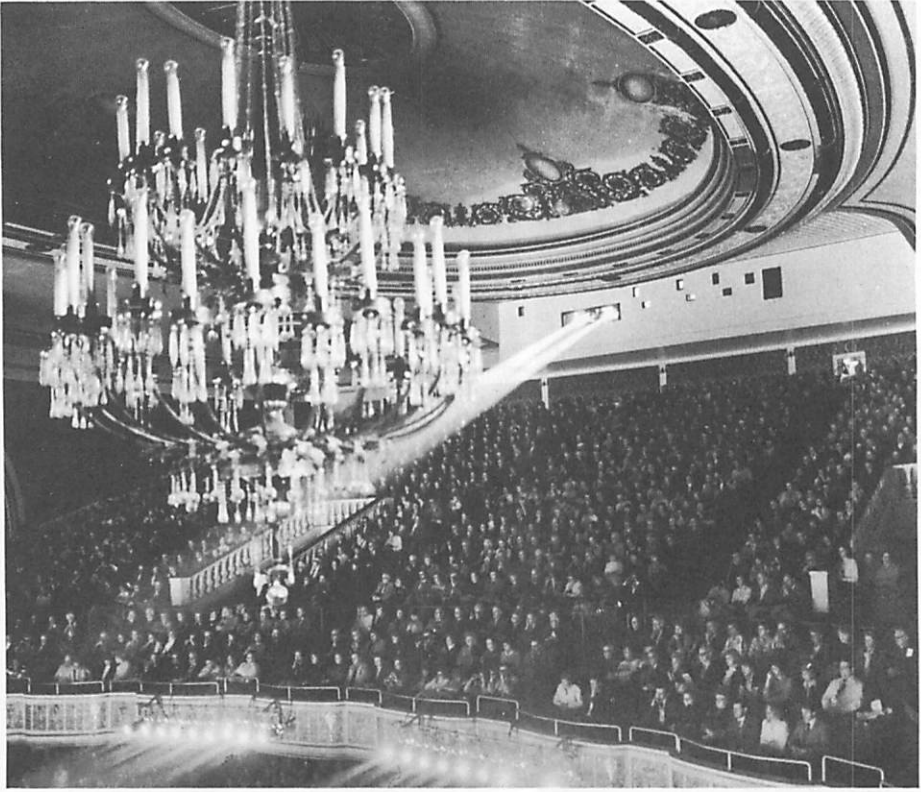

Present this Ad between
May 10 and May 20 and get
10 Free Wings with purchase
of 20 or more

827 McClellan Street
Schenectady

Mon-Thurs 11 am-1 am
Fri-Sat 11 am-2 am
Sun 12 pm-12 am

Order By Phone or Eat In
393-0164